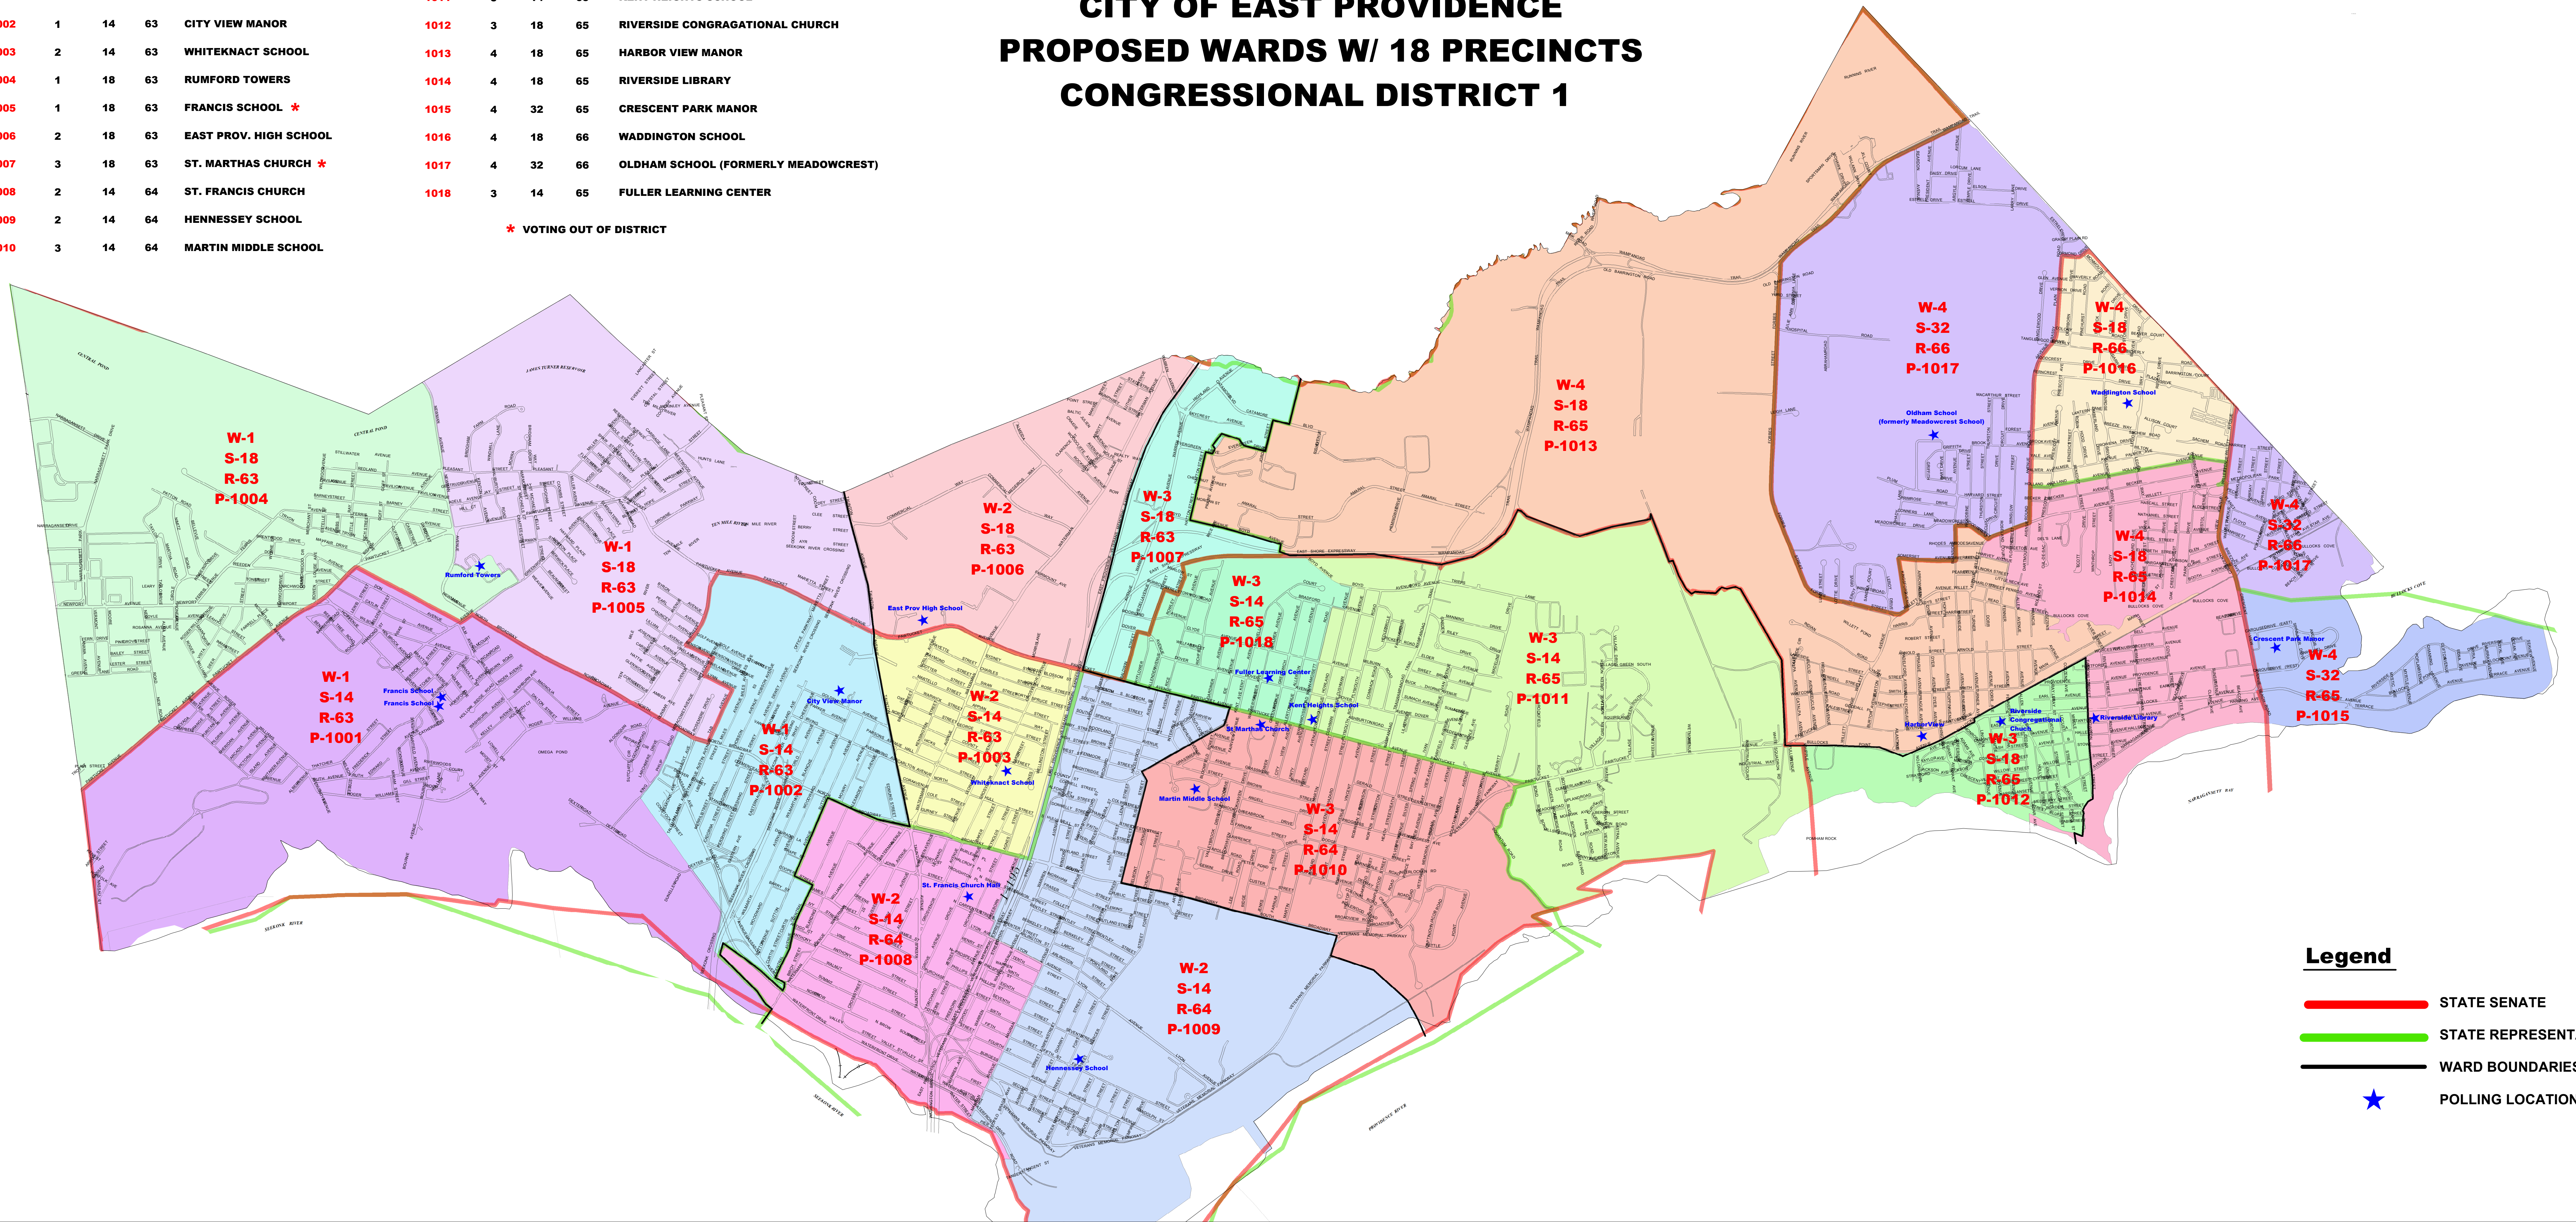

CITY OF EAST PROVIDENCE PROPOSED WARDS W/ 18 PRECINCTS CONGRESSIONAL DISTRICT 1

PRECINCTS	WARD	SENATE	REP.	POLLING LOCATION	PRECINCTS	WARD	SENATE	REP.	POLLING LOCATION
1001	1	14	63	FRANCIS SCHOOL	1011	3	14	65	KENT HEIGHTS SCHOOL
1002	1	14	63	CITY VIEW MANOR	1012	3	18	65	RIVERSIDE CONGRAGATIONAL CHURCH
1003	2	14	63	WHITEKNACT SCHOOL	1013	4	18	65	HARBOR VIEW MANOR
1004	1	18	63	RUMFORD TOWERS	1014	4	18	65	RIVERSIDE LIBRARY
1005	1	18	63	FRANCIS SCHOOL *	1015	4	32	65	CRESCENT PARK MANOR
1006	2	18	63	EAST PROV. HIGH SCHOOL	1016	4	18	66	WADDINGTON SCHOOL
1007	3	18	63	ST. MARTHAS CHURCH *	1017	4	32	66	OLDHAM SCHOOL (FORMERLY MEADOWCREST)
1008	2	14	64	ST. FRANCIS CHURCH	1018	3	14	65	FULLER LEARNING CENTER
1009	2	14	64	HENNESSEY SCHOOL					
1010	3	14	64	MARTIN MIDDLE SCHOOL					

* VOTING OUT OF DISTRICT

Legend

- STATE SENATE
- STATE REPRESENTATIVE
- WARD BOUNDARIES
- ★ POLLING LOCATION