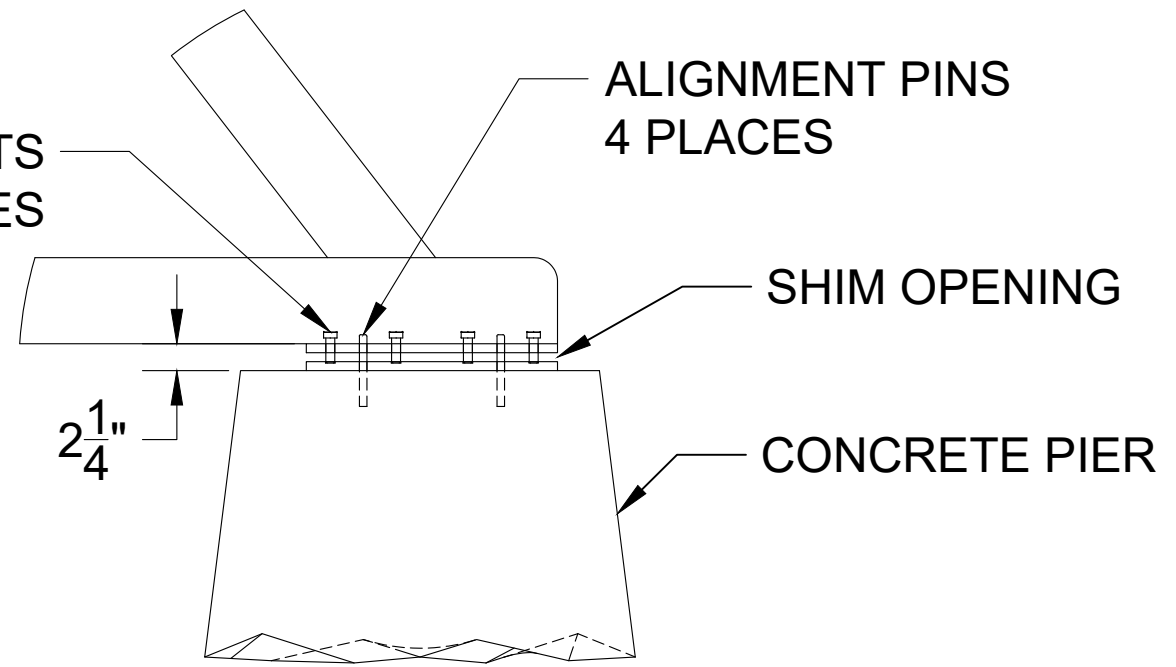

3/4" JACK BOLTS
8 PLACES

DETAIL A
SCALE 3/4" = 1'-0"

CAROUSELS AND CARVINGS, INC.
1476 LIKENS ROAD, BUILDING 4
MARION, OHIO 43302

TITLE: **CRESCENT PARK CAROUSEL
MUDSILL JACK PLATE ASSEMBLY**

DRAWN BY: D.B.L.	CHECKED BY:	SHEET NUMBER: 1 OF 1
SCALE: 1=16	DATE: 05-18-20	DRAWING No: B-MJ-1100-CP
		REV: 0