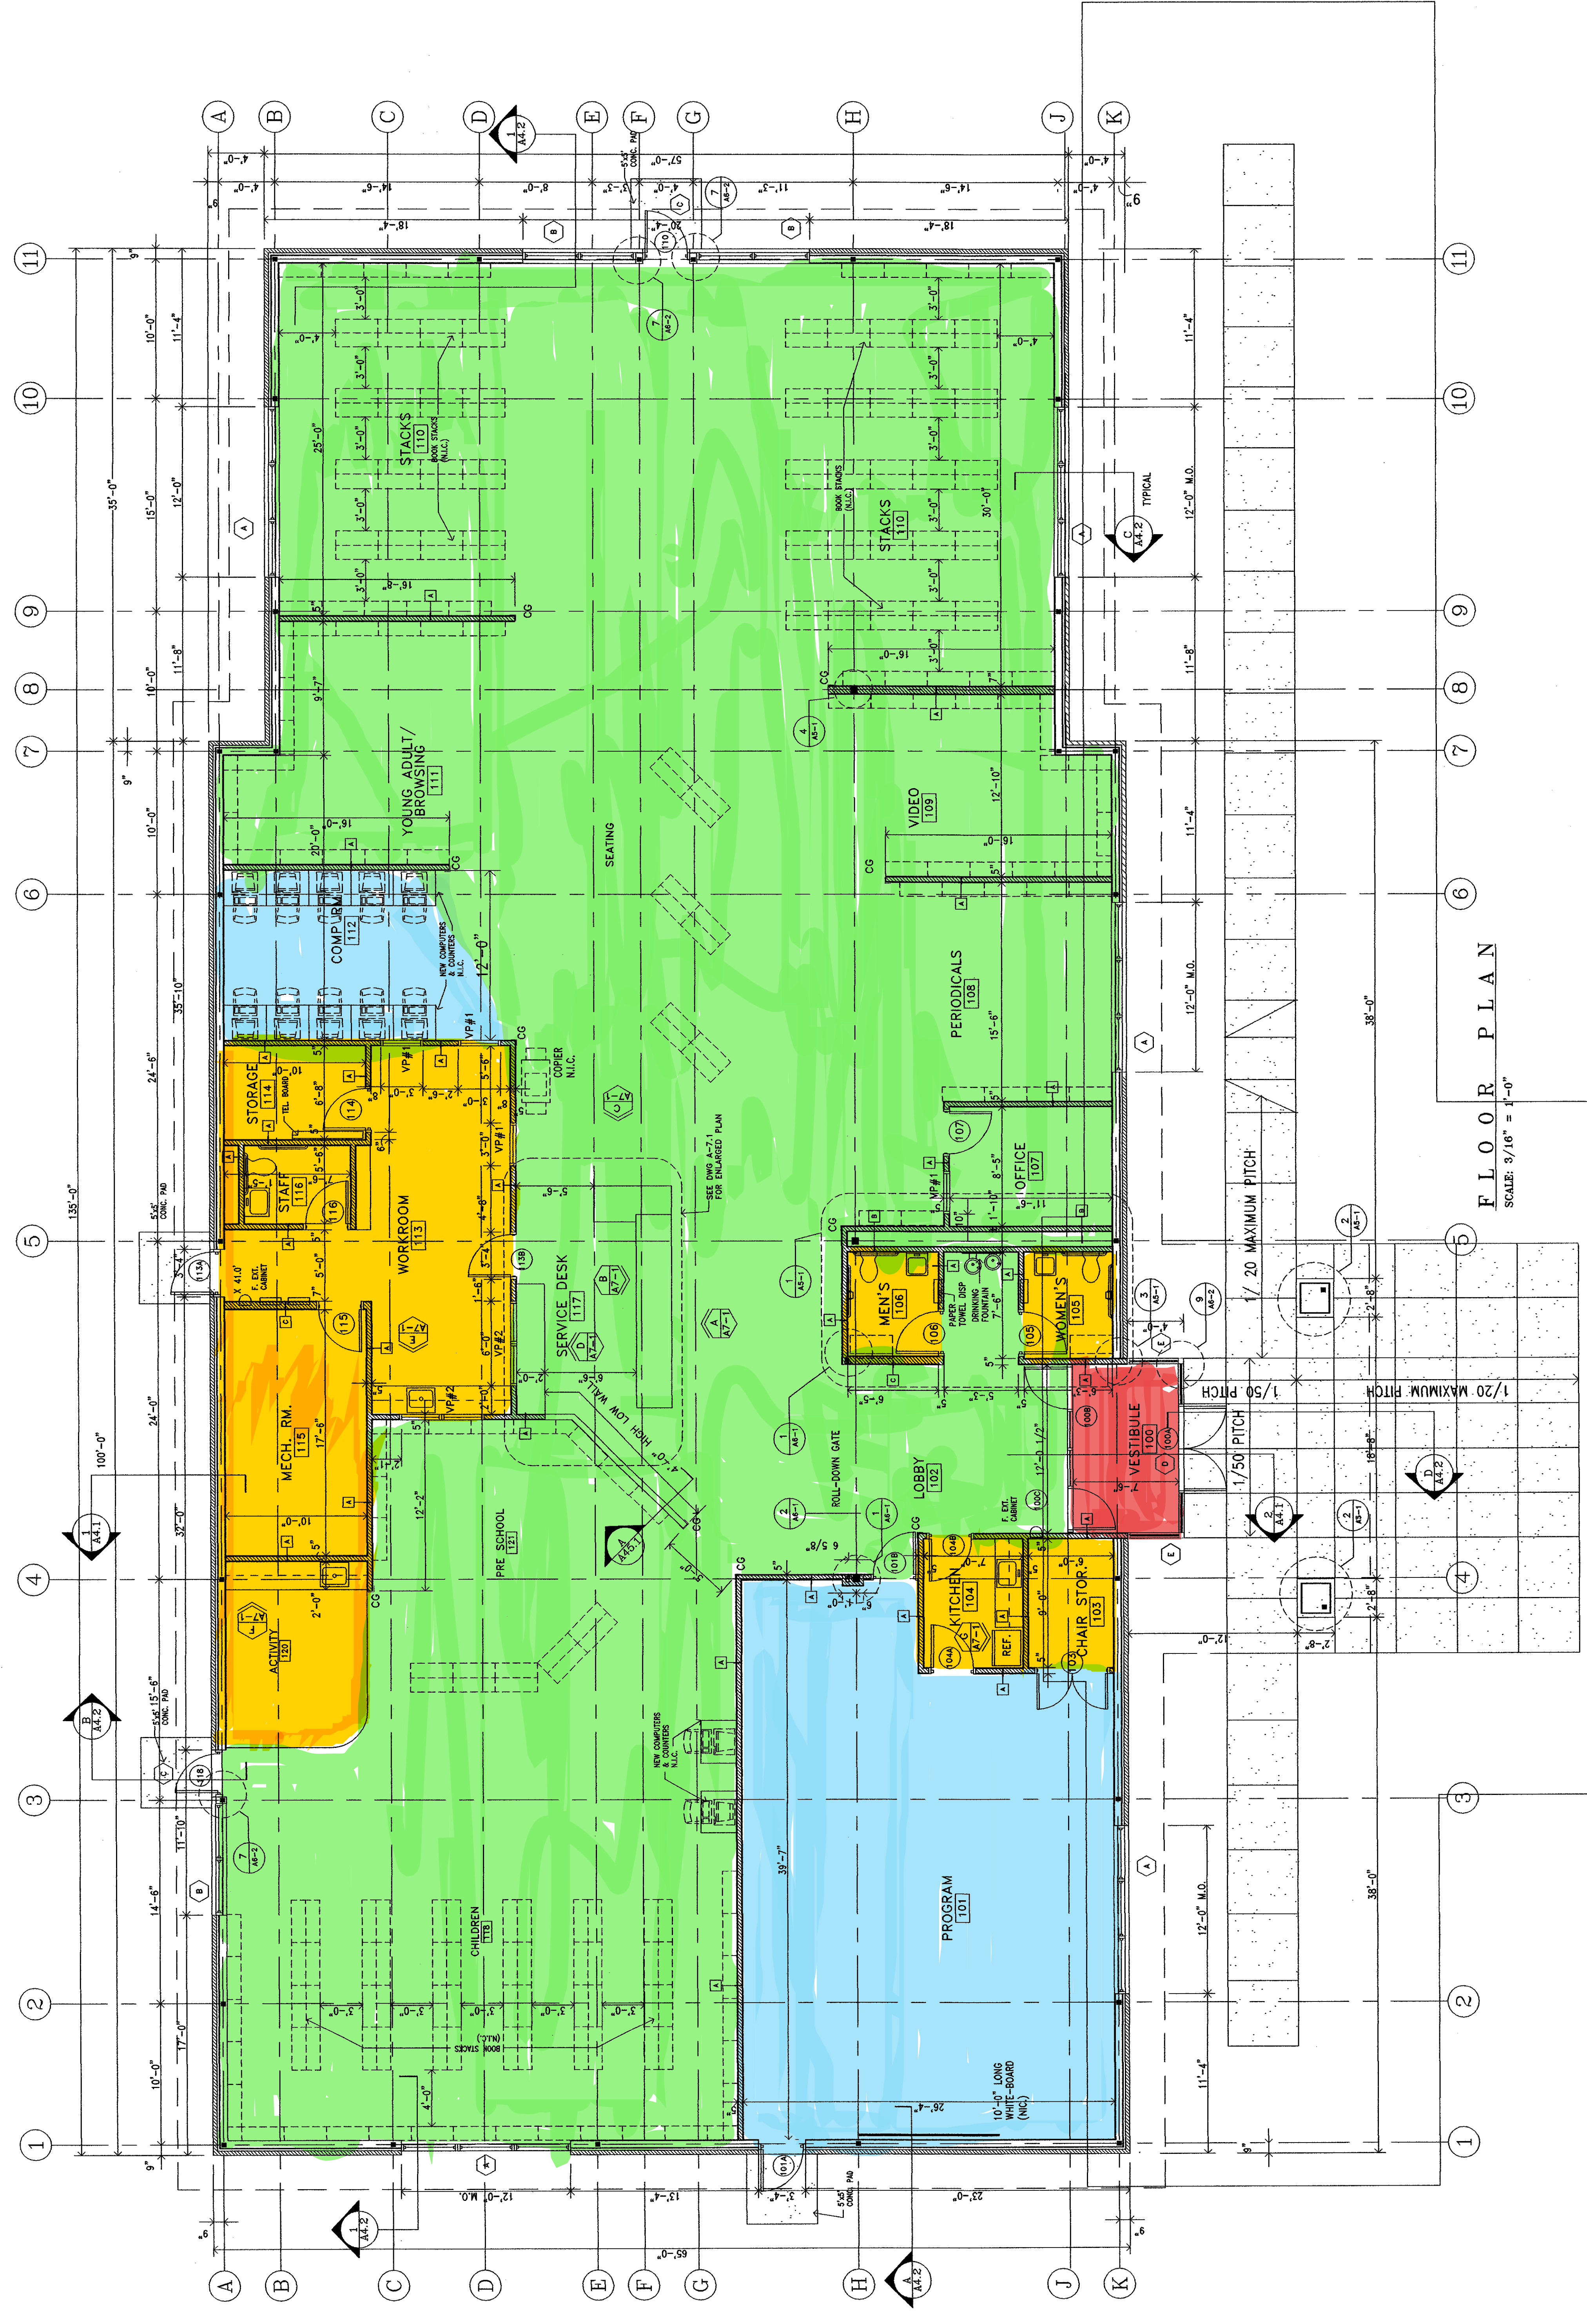

SHEET TITLE
FLOOR PLAN

Prout
Robert
Elias
ARCHITECTS

39 GLEN ROAD
CRANSTON
RHODE ISLAND
TEL: 1-401-941-4000
FAX: 1-401-941-4001
E-MAIL: PRROUT@PRROUT.COM

PROJECT
NEW
RIVERSIDE
BRANCH
PUBLIC LIBRARY
FOR
EAST
PROVIDENCE
RHODE ISLAND

NO.	DATE	BY	REVISIONS
1	JUNE 2004		A1.1

FLOOR PLAN
SCALE: 3/16" = 1'-0"