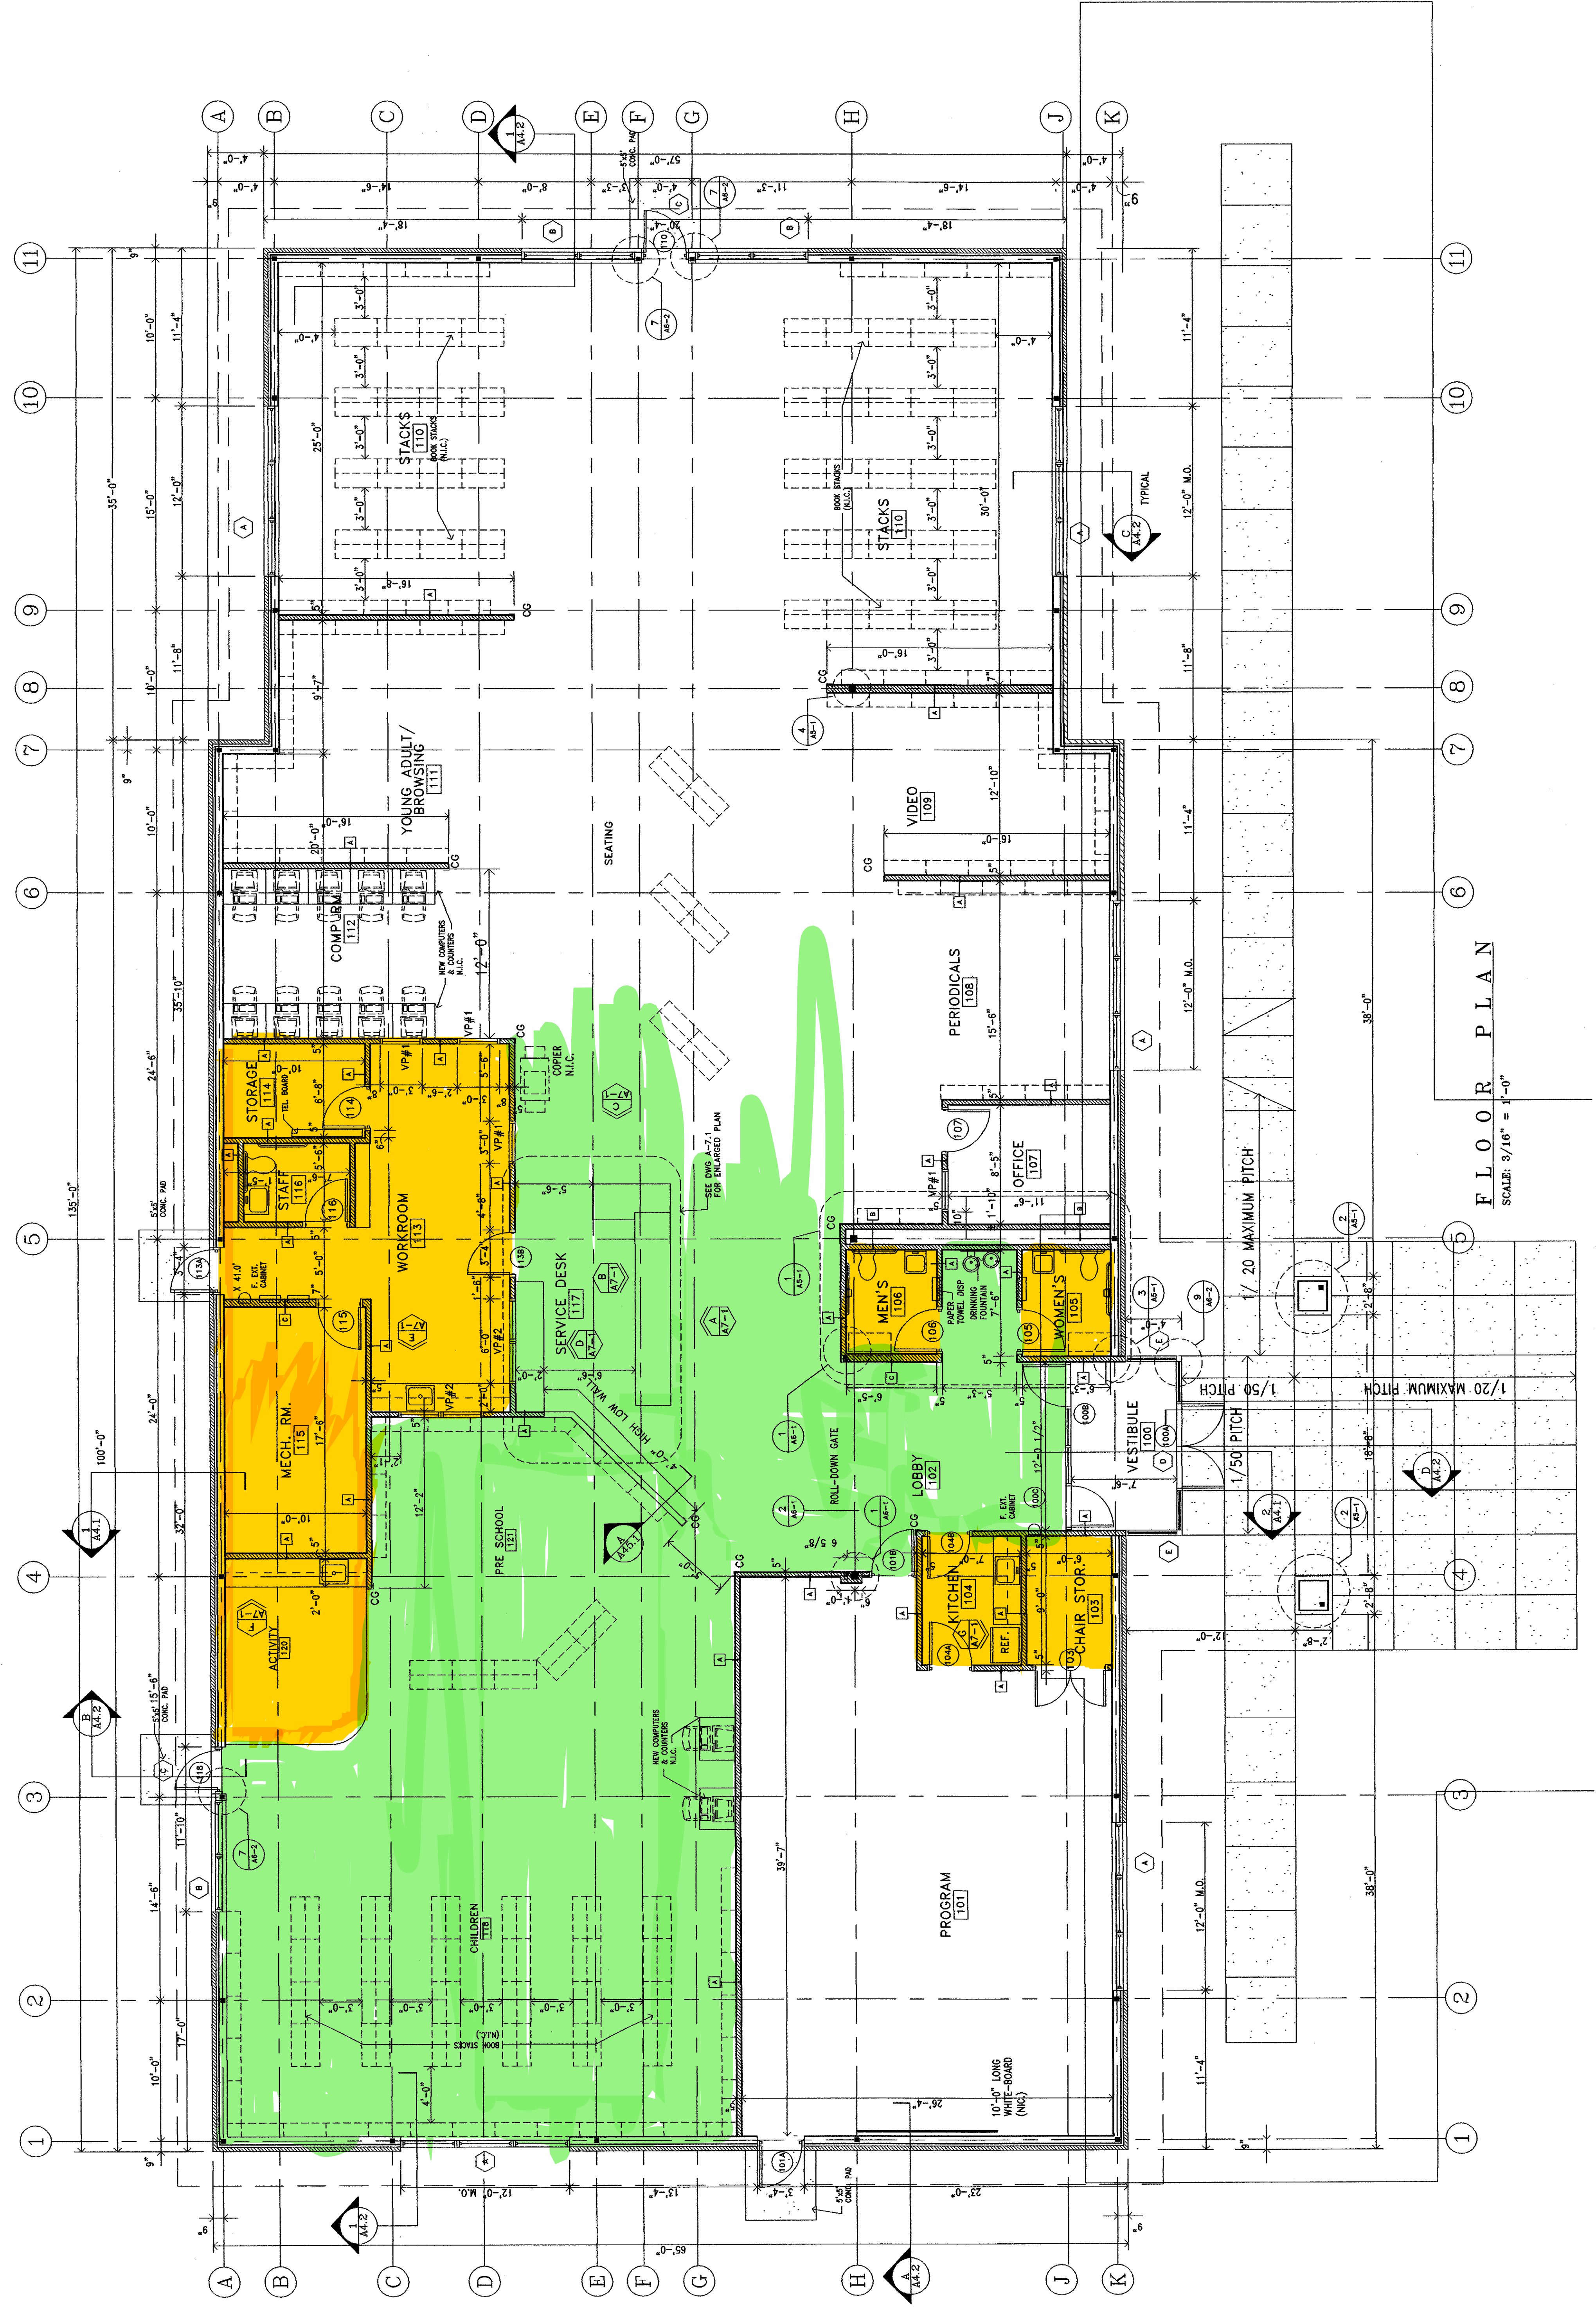

SHEET TITLE
FLOOR PLAN

Prout
Robert
Elias
ARCHITECTS

39 GLEN ROAD
CRANSTON
RHODE ISLAND
TEL: 401-941-4000
FAX: 401-941-4001
E-MAIL: PRROUT@PRROUT.COM

PROJECT
NEW
RIVERSIDE
BRANCH
PUBLIC LIBRARY
FOR
EAST
PROVIDENCE
RHODE ISLAND

NO.	DATE	BY	REVISIONS
1	JUNE 2004		A1.1

FLOOR PLAN
SCALE: 3/16" = 1'-0"