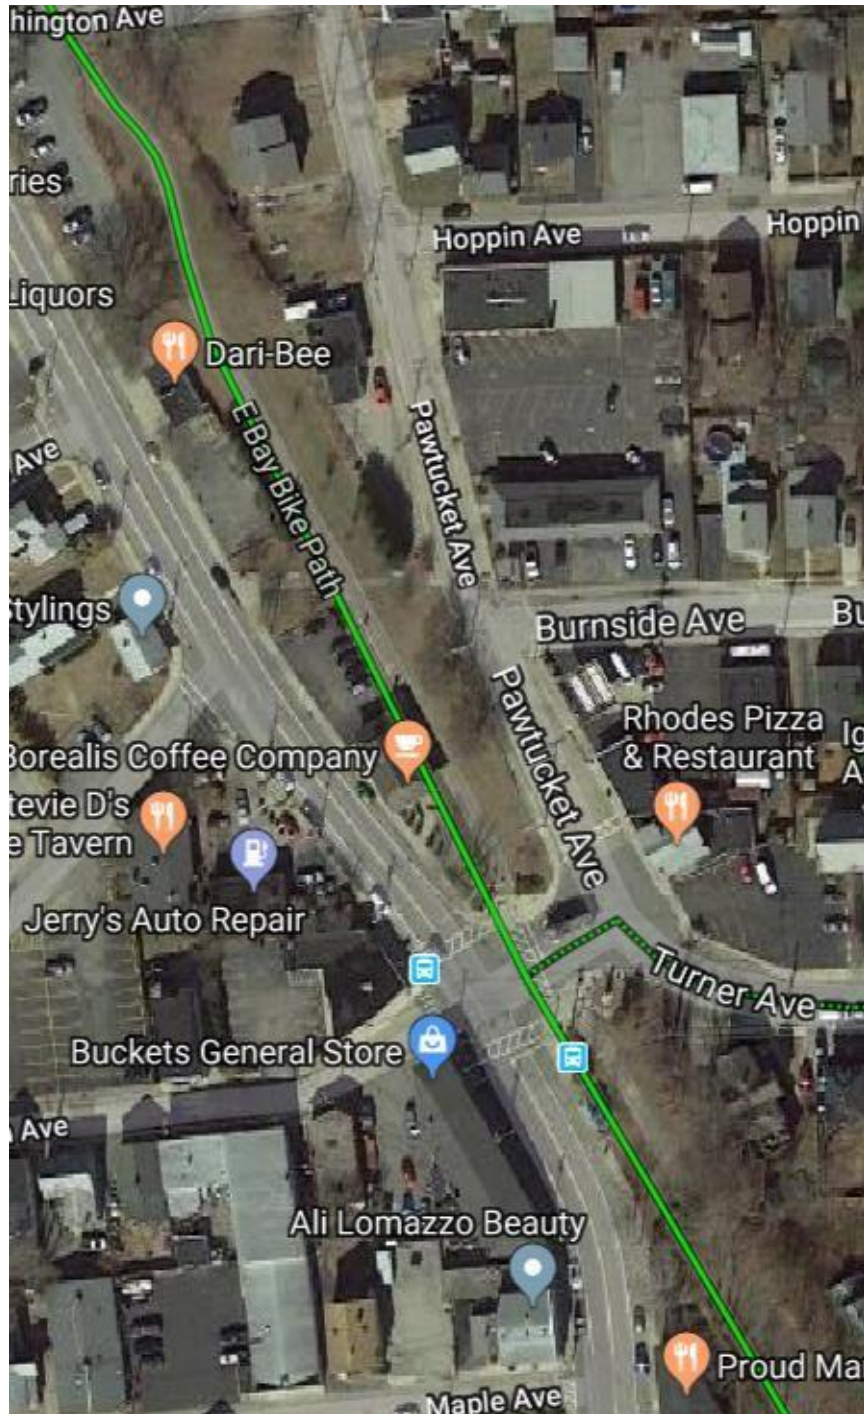

Exhibit C

Project Area from Washington Ave. to Turner Ave.

Looking South from Washington Ave. toward Turner Ave.

Looking South toward Turner Ave. from Parking Area

Looking South toward Turner Ave. near Pedestrian Crosswalk

Pedestrian Crosswalk about 3/4 South of Washington Ave.

Looking South at Path Entering Turner Ave. / Riversdie Sq.

Looking North from Turner Ave. toward Washington Ave

Looking North toward Pedestrian Crosswalk