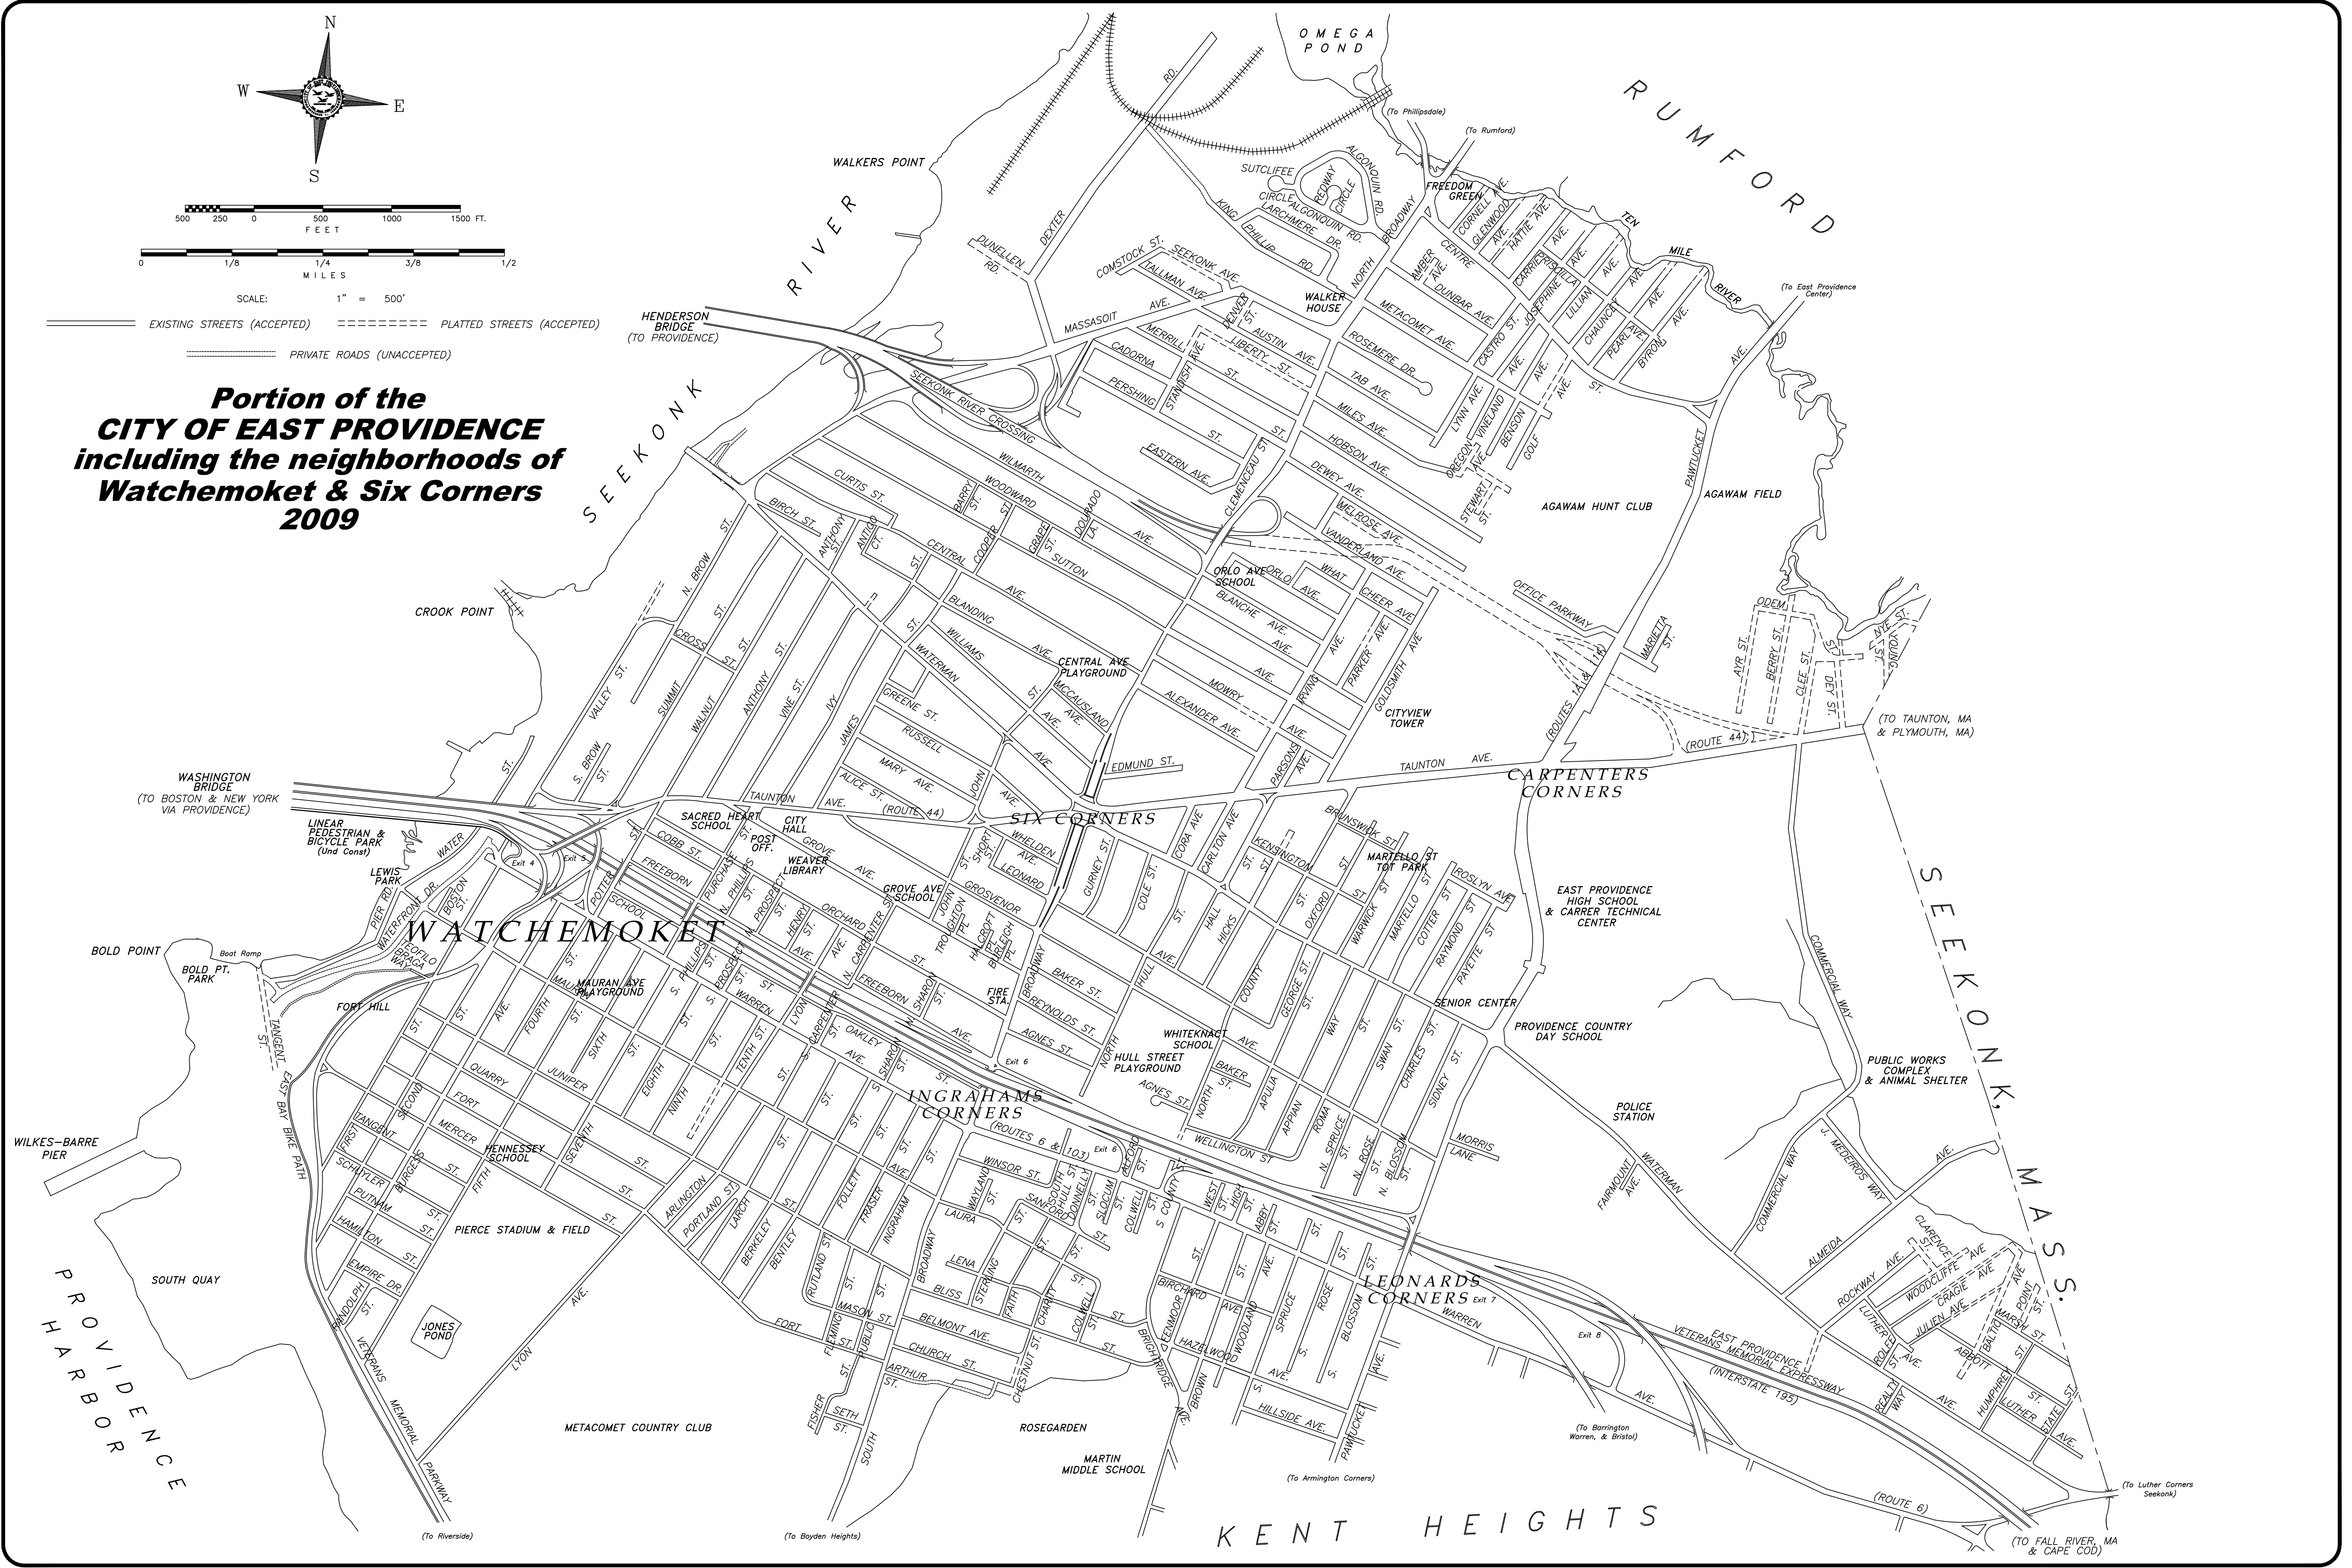

EXISTING STREETS (ACCEPTED) DASHED DASHED PLATTED STREETS (ACCEPTED)
PRIVATE ROADS (UNACCEPTED)

**Portion of the
CITY OF EAST PROVIDENCE
including the neighborhoods of
Watchemoket & Six Corners
2009**

PROVIDENCE

SEEKONK, MASS.

KENT HEIGHTS