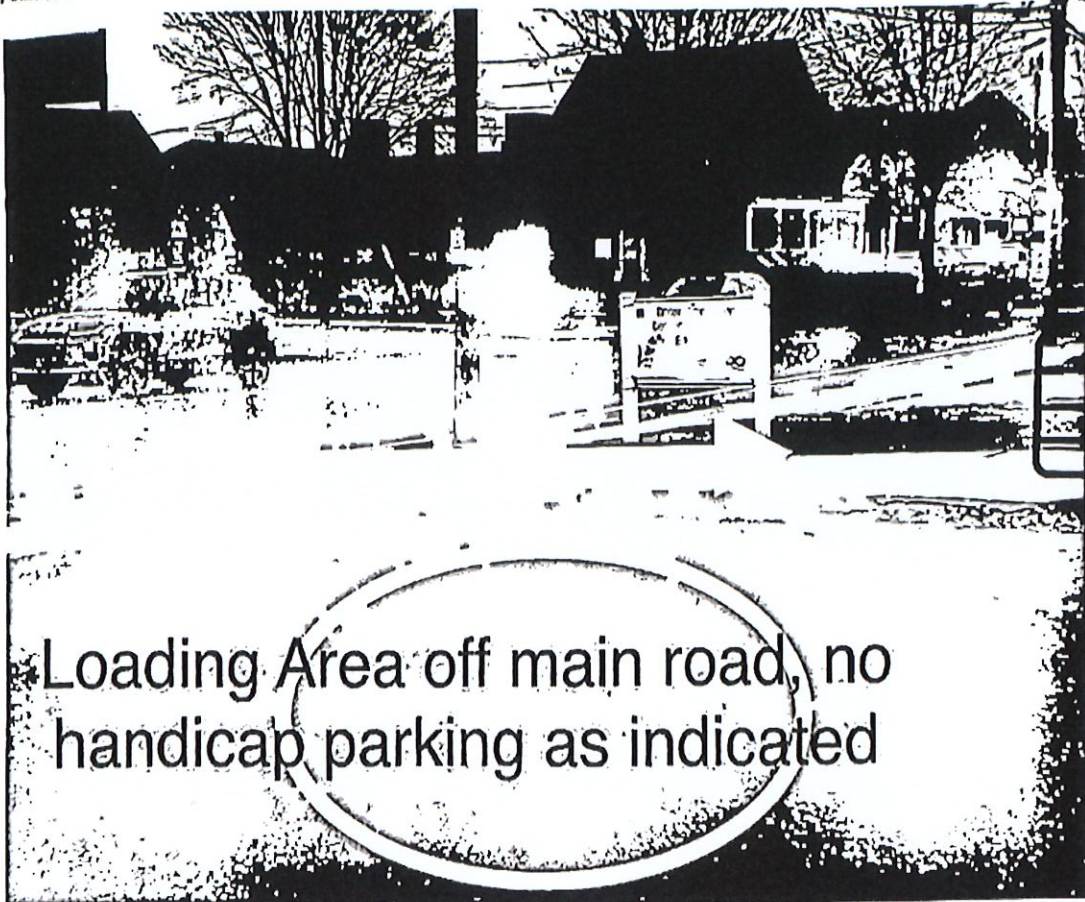

1/12/23, 9:27 AM

Mail - Edward Pimentel - Outlook

Back entrance
182 Grove

Here are some students exploring the environment at Saturday play group. The children enjoyed visiting the Montessori environment and our nearby sensory/ gross motor play space!