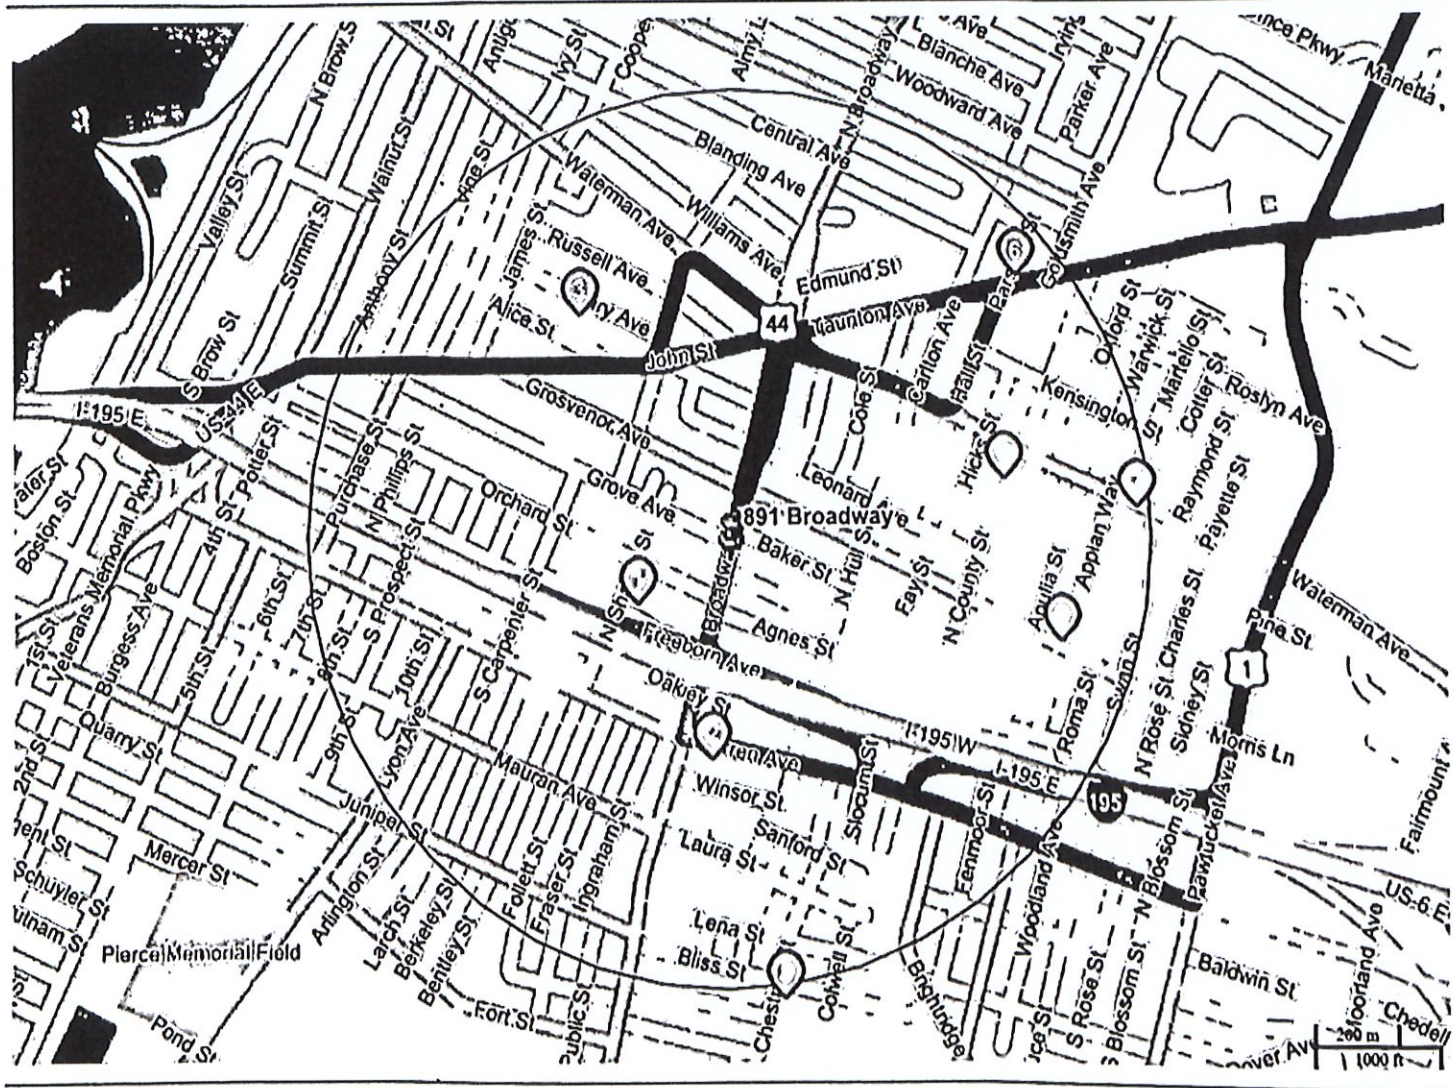

Found 8 offenders in 8 locations

Search Address: 891 Broadway East Providence, RI 02914

Radius: 0.5 miles

Found 8 offenders in 8 locations

Radius: 0.5 miles

Displaying: Home Addresses

#	Alert	Name	Address	City	Zip	Type	View Details
---	-------	------	---------	------	-----	------	--------------

Found 8 offenders in 8 locations

Viewing offenders 1 through 8

 Non-Mappable Offenders	 Search Another Address
<p>Click here for a list of offenders with un-mappable or incomplete addresses.</p>	<p>Click here to search for offenders using another address.</p>